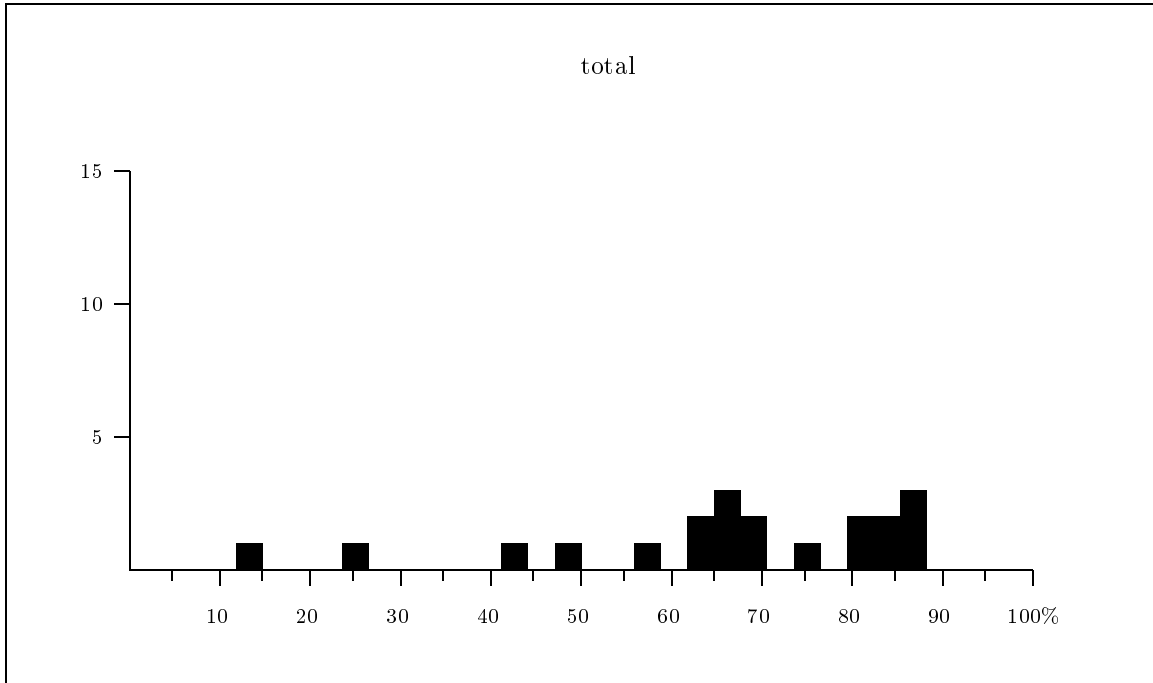

CS320 Spring 1999

Scores as of April 8, 1999

midterm